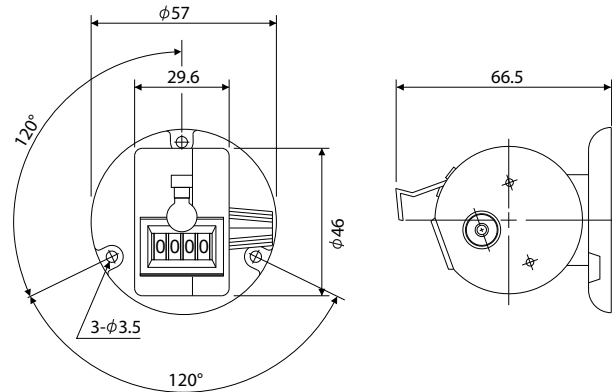

■ SPECIFICATIONS

Display	6.0 x 3.5mm (White on Black Background)
Reset	Manual (knob)
Input/Count Method	Hand actuated (count lever pushing)
Count Speed	200 counts per minute
Operating Life	Beyond 5 million counts (MIL-STD-105)
Operating Temperature	-5°C - +40°C (Non-Freezing)
Operating Humidity	85%RH maximum (Non-Condensing)

DIMENSIONS

H-102

H-102B

H-102M - □

Model	Dimensions	
	A	B
H-102M-2	62.5	52.5
H-102M-3	91.0	81.0
H-102M-4	121.0	111.0
H-102M-5	150.0	140.0
H-102M-6	180.5	170.5
H-102M-7	210.0	200.0
H-102M-8	239.5	229.5
H-102M-9	269.0	259.0
H-102M-10	298.5	288.5