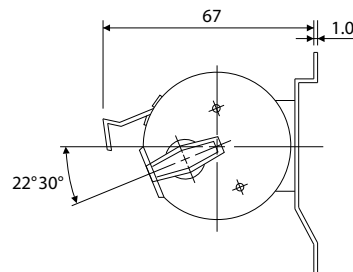

■ SPECIFICATIONS

Display	6.0 x 3.5mm (White on Black Background)
Reset	Manual (knob)
Input/Count Method	Hand actuated (count lever pushing)
Count Speed	200 counts per minute
Operating Life	Beyond 5 million counts (MIL-STD-105)
Operating Temperature	-5°C - +40°C (Non-Freezing)
Operating Humidity	85%RH maximum (Non-Condensing)

DIMENSIONS

H-102

H-102B

H-102M - □

Model	Dimensions	
	A	B
H-102M-2	62.5	52.5
H-102M-3	91.0	81.0
H-102M-4	121.0	111.0
H-102M-5	150.0	140.0
H-102M-6	180.5	170.5
H-102M-7	210.0	200.0
H-102M-8	239.5	229.5
H-102M-9	269.0	259.0
H-102M-10	298.5	288.5