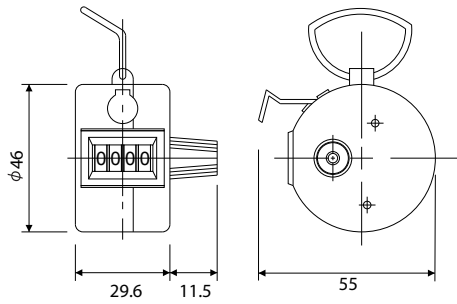

H-102 SERIES

TALLY COUNTERS

H-102

H-102B

H-102M-6

- **HAND ACTUATED TALLY COUNTER**
- **4 DIGITS DISPLAY**
- **KNOB TYPE RESET**
- **DURABLE CHROME PLATED STEEL CASE**
- **HAND, DESK, MULTIPLE TYPES (2-10)**
- **IDEAL FOR TRAFFIC SURVEYING, HUMAN TRAFFIC SURVEY, ATTENDANCE CHECK, PASSENGER CHECK, RELIGIOUS PURPOSES, LABORATORY PURPOSES**

■ MODEL SELECTION

MODEL	DIGITS	MOUNTING	NO.OF UNITS	WEIGHT
H-102	4	HAND	1	61 grams
H-102B		DESK	1	68 grams
H-102M-2			2	157 grams
H-102M-3			3	236 grams
H-102M-4			4	314 grams
H-102M-5			5	392 grams
H-102M-6			6	472 grams
H-102M-7			7	550 grams
H-102M-8			8	628 grams
H-102M-9			9	707 grams
H-102M-10	10	785 grams		

■ SPECIFICATIONS

Display	6.0 x 3.5mm (White on Black Background)
Reset	Manual (knob)
Input/Count Method	Hand actuated (count lever pushing)
Count Speed	200 counts per minute
Operating Life	Beyond 5 million counts (MIL-STD-105)
Operating Temperature	-5°C - +40°C (Non-Freezing)
Operating Humidity	85%RH maximum (Non-Condensing)

DIMENSIONS

H-102

H-102B

H-102M - □

Model	Dimensions	
	A	B
H-102M-2	62.5	52.5
H-102M-3	91.0	81.0
H-102M-4	121.0	111.0
H-102M-5	150.0	140.0
H-102M-6	180.5	170.5
H-102M-7	210.0	200.0
H-102M-8	239.5	229.5
H-102M-9	269.0	259.0
H-102M-10	298.5	288.5